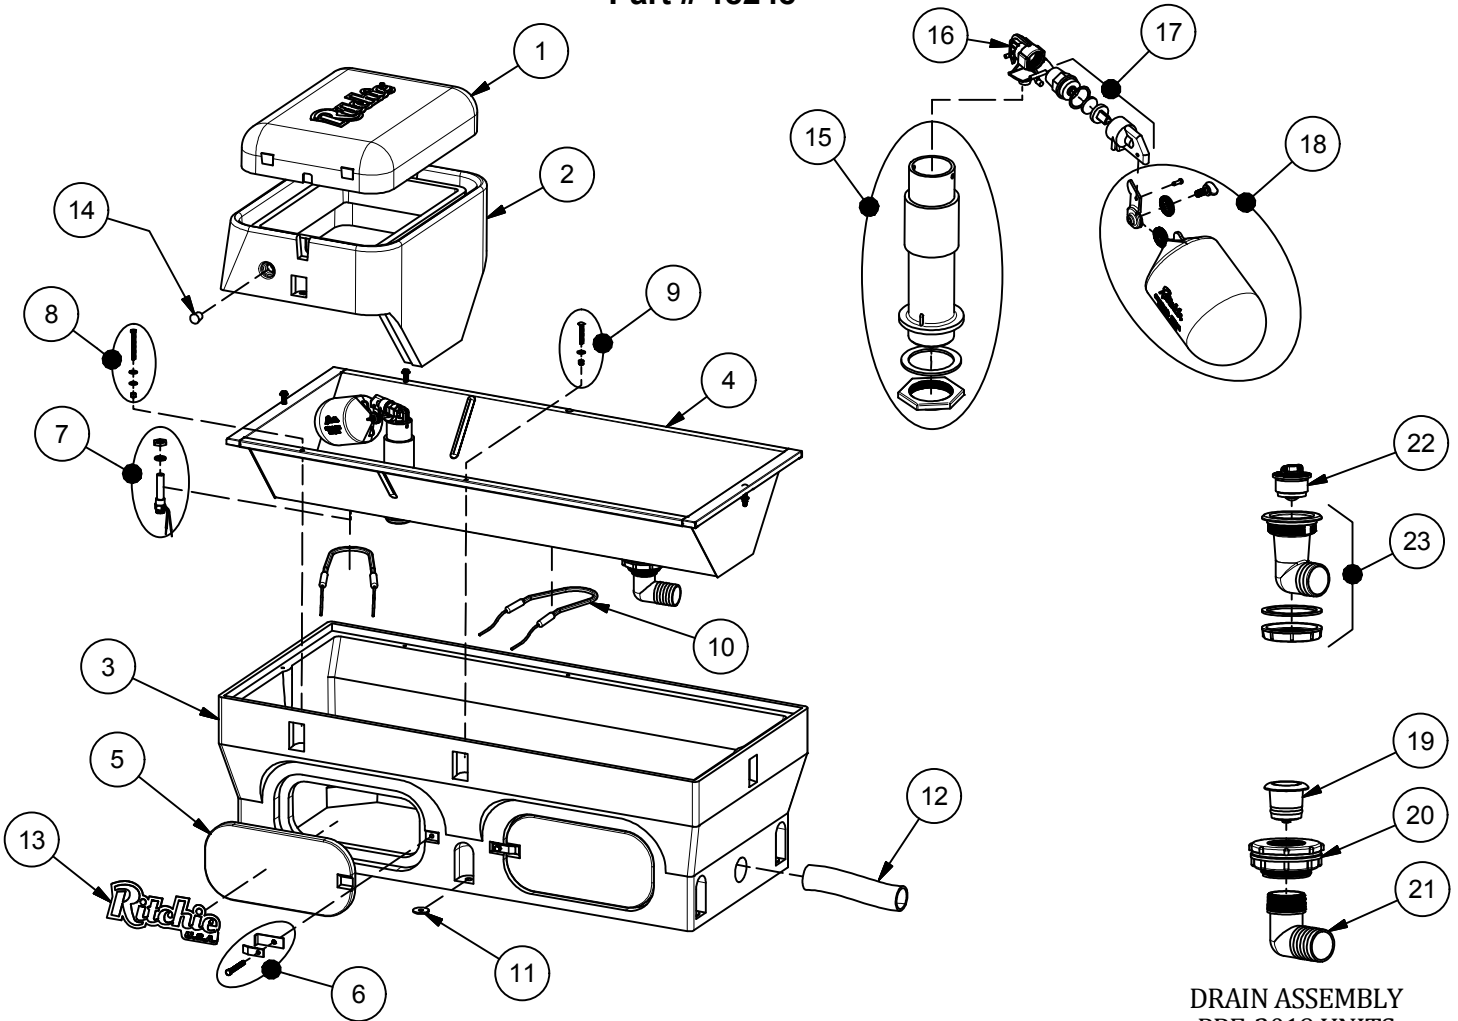

CattleMaster 480

Part # 18248

DRAIN ASSEMBLY
PRE-2019 UNITS

Item	Part #	Description	Qty	Item	Part #	Description	Qty
1	18428	CM Cover	1	15	18181	CM Standpipe pkg	1 pkg
2	18349	CM Frame pkg	1 pkg	16	11514	Valve Bracket 3/4" pkg	1 pkg
	18350	CM Cover & Frame pkg	1 pkg	17	15377	Green Male Valve 3/4" pkg	1 pkg
3	18250	CM 480 Casing	1	18	18314	Float with Hardware pkg	1 pkg
4	16780	CM 480 Trough pkg	1 pkg		18313	Hardware for Float pkg	1 pkg
5	16621	Access Panel 6"x14"	2	19	18338	CM Drain Plug pkg	1 pkg
6	18147	Access Panel Hardware pkg	2 pkgs	20	17679	CM Bulkhead fitting 2"	1
7	16534	Fenwal Thermostat SS pkg	1 pkg	21	17678	Drain Elbow Fitting	1
	18320	O-Ring Fenwal (6/pkg)	1 pkg	22	18849	Ritchie 2" Plug pkg	1 pkg
	18074	Nut Brass Fenwal (6/pkg)	1 pkg	23	18852	CM Drain Assembly pkg	1 pkg
8	18266	Frame Bolt & Wshr SS(3/pkg)	1 pkg	NS	12583	Valve Supply Line pkg	1 pkg
9	18265	Trough Bolt & Nut SS (5/pkg)	1 pkg	NS	13830	Cable Htr 120V 48W (1/pkg)	1 pkg
10	11419	Heater 120V 250W (1/pkg)	2 pkgs	NS	18329	CM 480 Accessory pkg	1 pkg
11	18318	Bolt Down Washer (4/pkg)	2 pkgs	NS	14866	Seal Foam 1/2"x3/4"x10' Roll	2
12	17677	Drain Tube 10"	1		18251	CM 480 240V	
13	18653	Ritchie Decal 12" (1/pkg)	1 pkg	NS	11403	Heater 240V 300W (1/pkg)	2 pkgs
14	18633	Plug #3 - Water Channel (2/pkg)	1 pkg	NS	16424	Cable Htr 240V 48W (1/pkg)	1 pkg