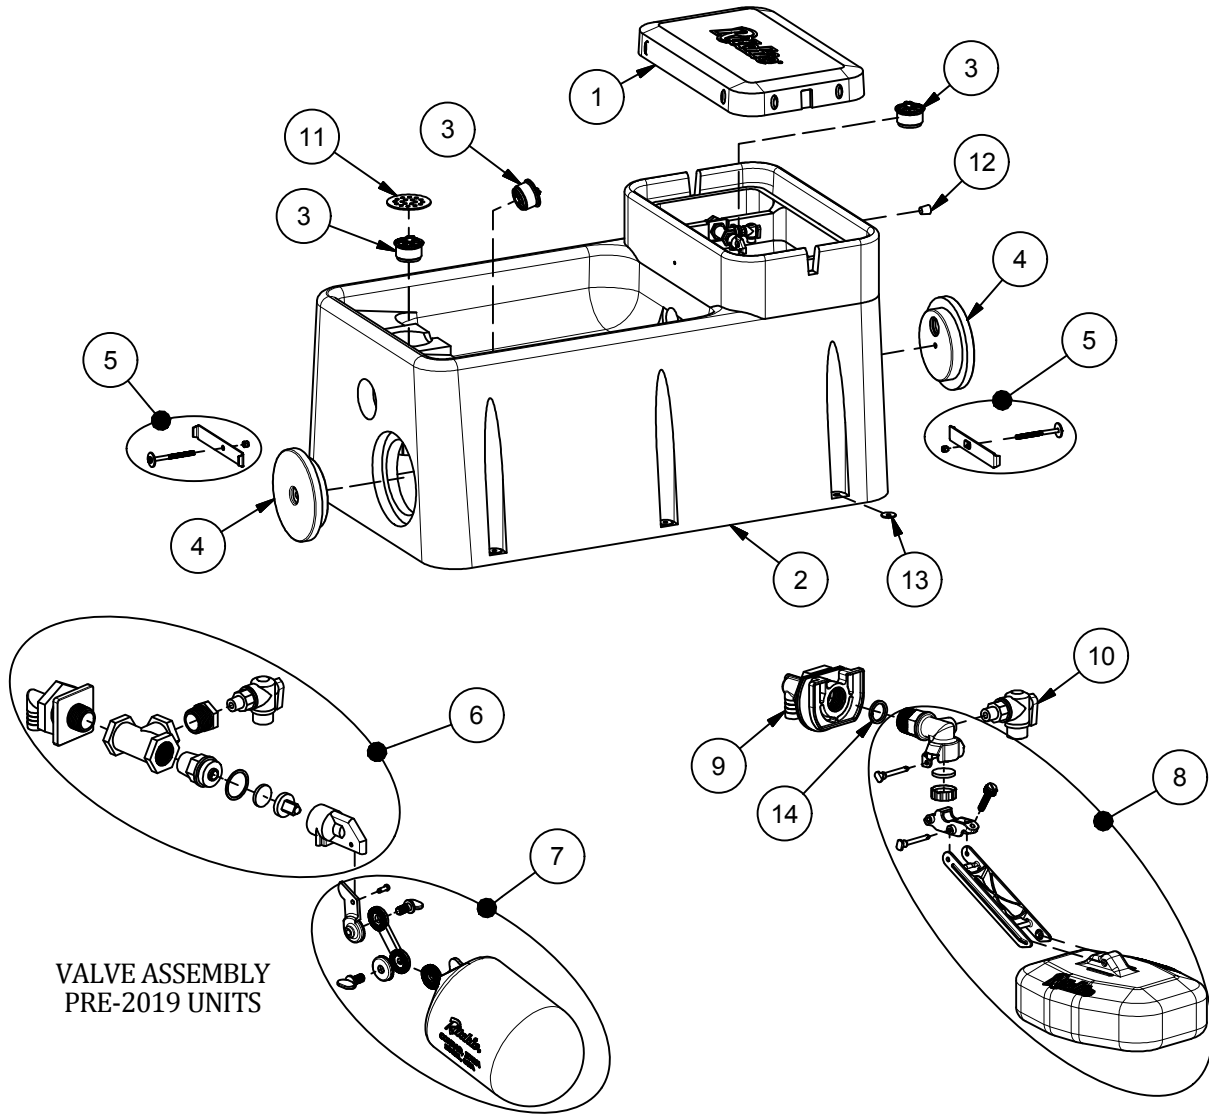

WaterMaster 54

Part # 16542

VALVE ASSEMBLY
PRE-2019 UNITS

Item	Part #	Description	Qty	Item	Part #	Description	Qty
1	16469	WaterMaster Cover	1	12	18633	Plug #3 - Channel	1 pkg
2	16550	WaterMaster 54 Base	1	13	18318	Bolt Down Washer (4/pkg)	2 pkgs
3	18470	Drain Plug Ritchie 3"	3 pkgs	14	18475	O-Ring Valve Seal Pkg (4/pkg)	1
4	16472	Access Panel Round	2	NS	14866	Seal Foam 10' Roll	2
5	18203	Access Panel Rnd Hardware pkg	2 pkgs	NS	18632	Cap for Trainer Hole	1 pkg
6	16464	Valve WM Assembly pkg	1 pkg	NS	17173	Adapter 3" PVC	1
7	18314	Float with Hardware pkg	1 pkg	NS	15931	Hose Clamp 1" SS (5/pkg)	1 pkg
	18313	Hardware for Float pkg	1 pkg	NS	18614	Adapter 3/4" x 5/8" HB	1 pkg
8	18832	HP 3/4" Valve Assembly	1	NS	16479	WM 54/90 Accessory pkg	1 pkg
9	18838	VLV HP Brkt Assembly pkg	1	NS	16471	Tube Water Trainer	1
10	18839	Petcock Valve pkg	1	NS	16551	Adapter - Opt. Non-potable	1
11	17194	Strainer	1				